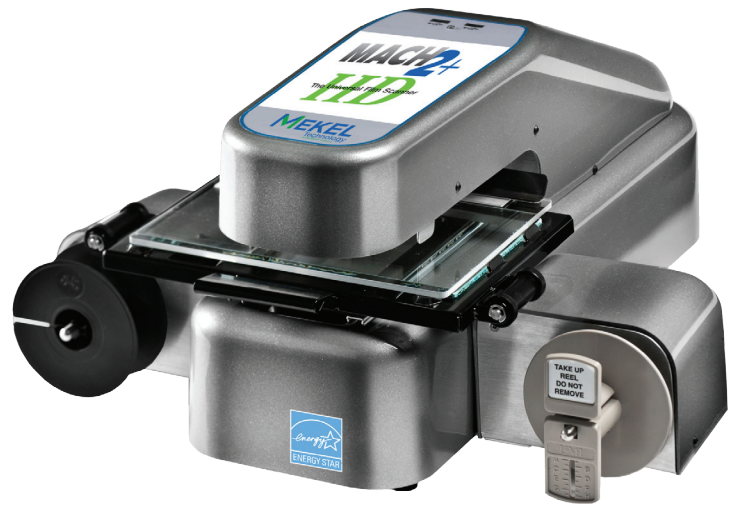

MACH2+

Universal Film (UF) Series

Comparison Chart

FEATURE	MACH2+ ^{LTE}	MACH2+	MACH2+ ^{HD} The Universal Film Scanner
True optical image sensor	10MP	10MP	18 MP
1/3 second per image capture time	✓	✓	✓
Fast rewind	✓	✓	✓
Grayscale and bi-tonal capture mode	✓	✓	✓
Color capture mode		✓	✓
Reduction ratio 7x to 60x	✓	✓	✓
Reduction ration 7x to 105x		✓	✓
Scan to file, USB, print, email and Cloud	✓	✓	✓
Scan to CD/DVD		✓	✓
Standard: touch-screen; manual and motorized roll film pods; smart edit	✓	✓	✓
Standard: opaque microcard LED; 3M adapter; RapidScan batch scanning		✓	✓
Standard timed auto-capture of microfilm/microfiche			✓
Foot pedal kit (optional)		✓	✓
USB 3.0 interface compatibility	✓	✓	✓